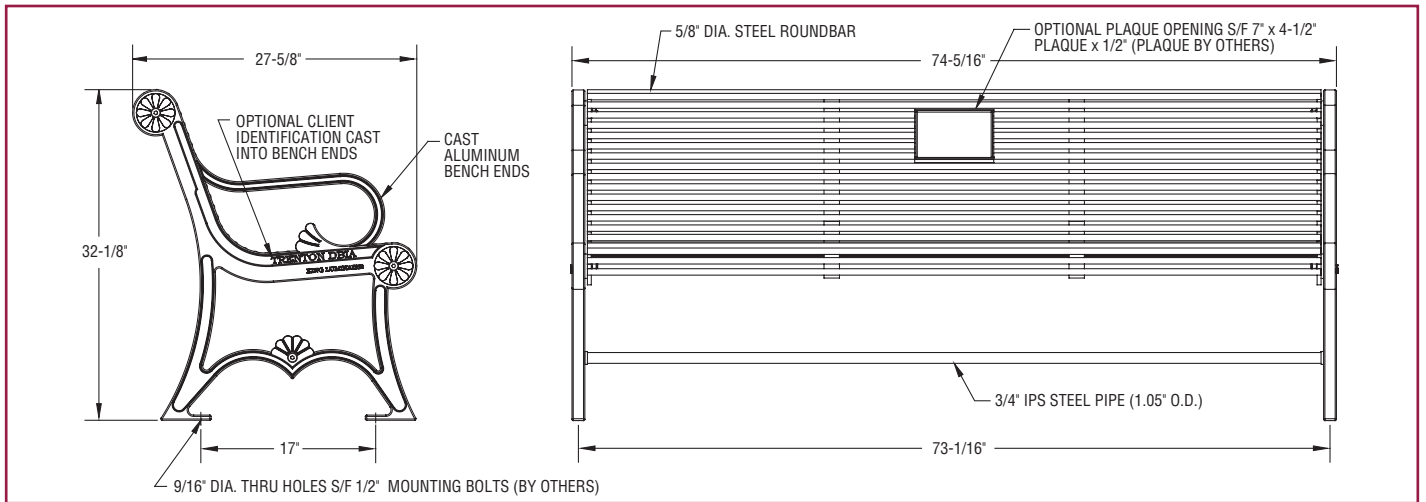

The KDB35 Fairview bench was designed in conjunction with the KTR35 trash receptacle. The KDB35 is constructed of durable 5/8" steel round bar and is complemented by decorative cast aluminum bench ends in a stylish and ornamental design. For added strength and stability, a 1.05" O.D. steel pipe is set between the cast ends. The bench ends can be customized with an inscription or a plaque opening can be placed in the bench back to provide client identification, ideal for commemorative or in memorial designation.

After the steel components are galvanized, the bench is coated with King Luminaire's durable "KingCoat" powder coat paint system, giving it a finish with superior outdoor exposure qualities. The KDB35 is offered in 4, 6, or 8 foot lengths and is equipped with anchor bolt mounting tabs to deter theft and vandalism.

How to Catalog

KING DECORATIVE BENCH

KDB

BENCH LENGTH

4 Feet
6 Feet
8 Feet

6'

OPTIONAL ACCESSORIES

PL – Plaque
CI – Cast
Inscription