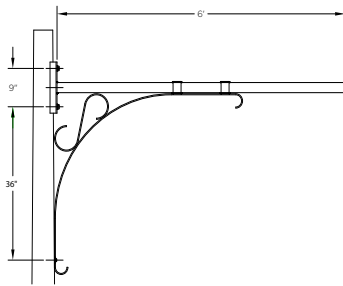

Side Mounting Details