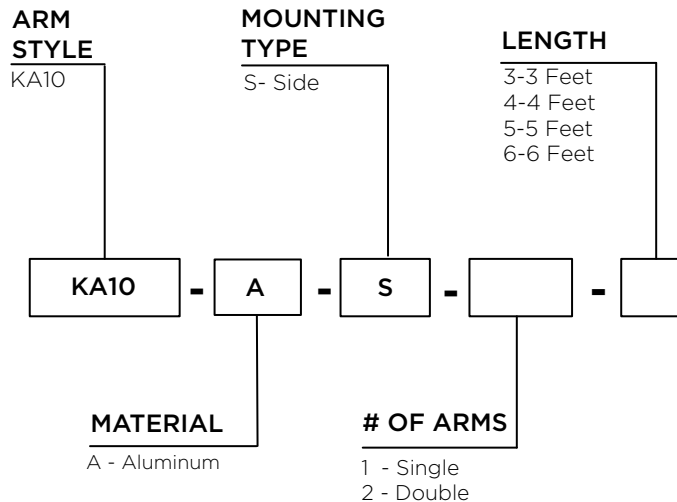

KA10 // BROOKVILLE ARM

DECORATIVE ARM

The King Luminaire KA10 Brookville Arm is a simple and functional design with minimalist scroll detail. This aluminum arm is available in a variety of lengths in a single and double side mount arm configuration. The KA10 provides a simple yet distinctive option for any streetlighting situation.

ARM SPECIFICATIONS

MATERIAL:
Aluminum

MOUNTING TYPE:
Side

ARM QUANTITY:
Single
Double

ARM LENGTH:
3', 4', 5' and 6'

FINISH:
Available in textured or smooth.

EPA
0.94 - 3.36 sq. ft.

WEIGHT
11 - 40 lbs

MOUNTING TYPES:

Side/Wall Mount Details
4" x 9" x 12"L

LEVELLING DEVICES:

KPL20

KPL30

*See leveling device spec sheet for more options

HOW TO ORDER

EPA & WEIGHT

Side Mount Single Arm

Side Mount Double Arm

Side Mounting Details