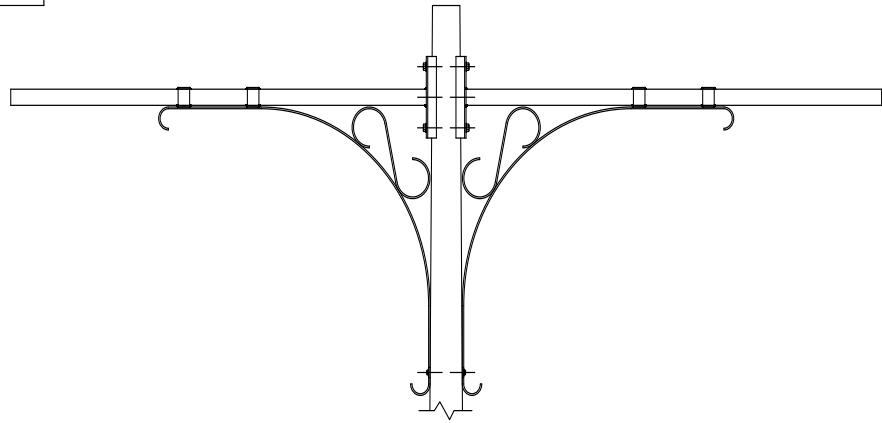

Side Mount Double Arm