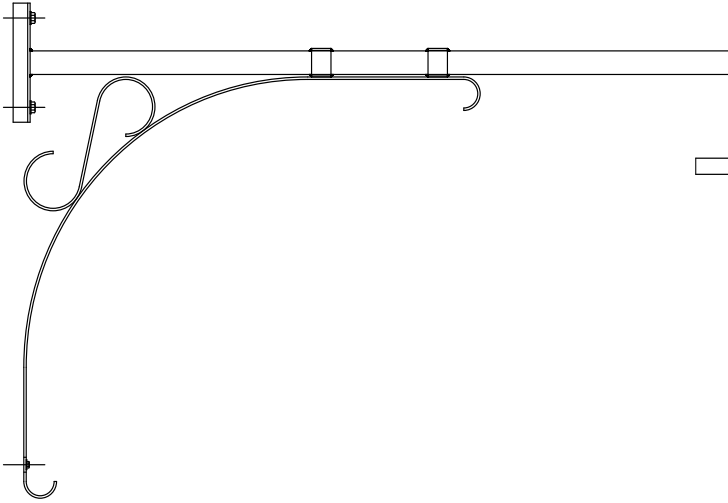

KA10 // BROOKVILLE ARM

DECORATIVE ARM

The King Luminaire KA10 Brookville Arm is a simple and functional design with minimalist scroll detail. This aluminum arm is available in a variety of lengths in a single and double side mount arm configuration. The KA10 provides a simple yet distinctive option for any streetlighting situation.

ARM SPECIFICATIONS

MATERIAL:
Aluminum

MOUNTING TYPE:
Side

ARM QUANTITY:
Single
Double

ARM LENGTH:
3', 4', 5' and 6'

FINISH:
Available in textured or smooth.

EPA
0.94 - 3.36 sq. ft.

WEIGHT
11 - 40 lbs

MOUNTING TYPES:

Side/Wall Mount Details
4" x 9" x 12"L

LEVELLING DEVICES:

KPL20

KPL30

*See leveling device spec sheet for more options

HOW TO ORDER

EPA & WEIGHT

Catalog Number	Mount Type	# of Arms	EPA (sq ft)	Wt. (lbs)
KA10-A-S-1-3	Side	1	0.97	11
KA10-A-S-1-4	Side	1	1.33	13
KA10-A-S-1-5	Side	1	1.46	15
KA10-A-S-1-6	Side	1	1.68	20
KA10-A-S-2-3	Side	2	1.94	22
KA10-A-S-2-4	Side	2	2.8	26
KA10-A-S-2-5	Side	2	2.92	30
KA10-A-S-2-6	Side	2	3.36	40