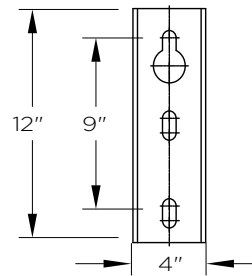

KA10 // BROOKVILLE ARM

DECORATIVE ARM

The King Luminaire KA10 Brookville Arm is a simple and functional design with minimalist scroll detail. This aluminum arm is available in a variety of lengths in a single and double side mount arm configuration. The KA10 provides a simple yet distinctive option for any streetlighting situation.

ARM SPECIFICATIONS

MATERIAL:
Aluminum

MOUNTING TYPE:
Side

ARM QUANTITY:
Single
Double

ARM LENGTH:
3', 4', 5' and 6'

FINISH:
Available in textured or smooth.

EPA
0.94 - 3.36 sq. ft.

WEIGHT
11 - 40 lbs

MOUNTING TYPES:

Side/Wall Mount Details
4" x 9" x 12"L

LEVELLING DEVICES:

KPL20

KPL30

*See leveling device spec sheet for more options

HOW TO ORDER

EPA & WEIGHT

Catalog Number	Mount Type	# of Arms	EPA (sq ft)	Wt. (lbs)
KA10-A-S-1-3	Side	1	0.97	11
KA10-A-S-1-4	Side	1	1.33	13
KA10-A-S-1-5	Side	1	1.46	15
KA10-A-S-1-6	Side	1	1.68	20
KA10-A-S-2-3	Side	2	1.94	22
KA10-A-S-2-4	Side	2	2.8	26
KA10-A-S-2-5	Side	2	2.92	30
KA10-A-S-2-6	Side	2	3.36	40