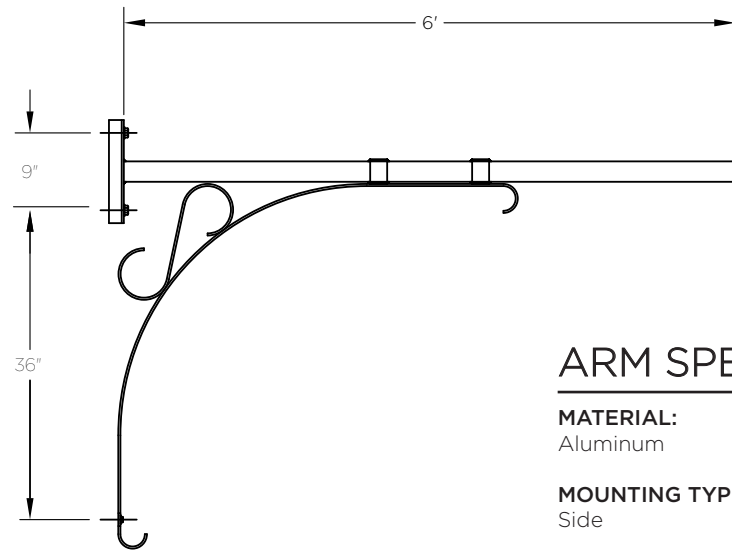

KA10 // BROOKVILLE ARM

DECORATIVE ARM

The King Luminaire KA10 Brookville Arm is a simple and functional design with minimalist scroll detail. This aluminum arm is available in a variety of lengths in a single and double side mount arm configuration. The KA10 provides a simple yet distinctive option for any streetlighting situation.

ARM SPECIFICATIONS

MATERIAL:
Aluminum

MOUNTING TYPE:
Side

ARM QUANTITY:
Single
Double

ARM LENGTH:
3', 4', 5' and 6'

FINISH:
Available in textured or smooth.

EPA
0.94 - 3.36 sq. ft.

WEIGHT
11 - 40 lbs

MOUNTING TYPES:

Side/Wall Mount Details
4" x 9" x 12"L

LEVELLING DEVICES:

KPL20

KPL30

*See leveling device spec sheet for more options

HOW TO ORDER

EPA & WEIGHT

Catalog Number	Mount Type	# of Arms	EPA (sq ft)	Wt. (lbs)
KA10-A-S-1-3	Side	1	0.97	11
KA10-A-S-1-4	Side	1	1.33	13
KA10-A-S-1-5	Side	1	1.46	15
KA10-A-S-1-6	Side	1	1.68	20
KA10-A-S-2-3	Side	2	1.94	22
KA10-A-S-2-4	Side	2	2.8	26
KA10-A-S-2-5	Side	2	2.92	30
KA10-A-S-2-6	Side	2	3.36	40