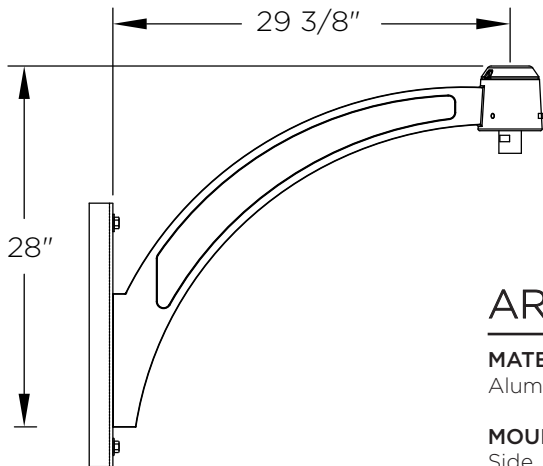

KA57 // SWEEP ARM

DECORATIVE ARM

The King Luminaire KA57 Sweep Arm is a decorative arm with a minimalist design. Available in side, tenon, or wall mount with single, double, or triple arm configurations, the KA57 provides a versatile solution for any situation.

ARM SPECIFICATIONS

MATERIAL:
Aluminum

MOUNTING TYPE:
Side
Tenon
Wall

ARM QUANTITY:
Single
Double
Triple

ARM DIMENSIONS:
29 3/8" L x 28" H

FINISH:
Available in textured or smooth.

EPA
1.54 - 3.80 sq. ft.

WEIGHT
26 - 74 lbs

MOUNTING TYPES:

Side/Wall Mount Details
4" x 1 3/4" x 20"L

Tenon Mount Details
TO ACCEPT 2 7/8" DIAMETER
X 6"L TENON

LUMINAIRE MOUNTING DETAIL:

HOW TO ORDER

EPA & WEIGHT

| Catalog Number | Mount Type | # of Arms | EPA (sq ft) | Wt. (lbs) |
|----------------|------------|-----------|-------------|-----------|
| KA57-A-S-1-XX | Side | 1 | 1.54 | 28 |
| KA57-A-S-2-XX | Side | 2 | 3.08 | 56 |
| KA57-A-T-1-XX | Tenon | 1 | 1.54 | 29 |
| KA57-A-T-2-XX | Tenon | 2 | 2.80 | 52 |
| KA57-A-T-3-XX | Tenon | 3 | 3.80 | 74 |
| KA57-A-W-1-XX | Wall | 1 | 1.54 | 26 |