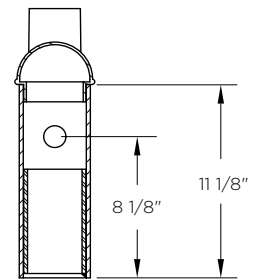

ARM SPECIFICATIONS

MATERIAL:
Aluminum

MOUNTING TYPE:
Side
Tenon
Wall

ARM QUANTITY:
Single
Double
Triple

ARM DIMENSIONS:
29 3/8" L x 28" H

FINISH:
Available in textured or smooth.

EPA
1.54 - 3.80 sq. ft.

WEIGHT
26 - 74 lbs

MOUNTING TYPES:

Side/Wall Mount Details
4" x 1 3/4" x 20"L

Tenon Mount Details
TO ACCEPT 2 7/8" DIAMETER
X 6"L TENON

LUMINAIRE MOUNTING DETAIL:

HOW TO ORDER

EPA & WEIGHT

| Catalog Number | Mount Type | # of Arms | EPA (sq ft) | Wt. (lbs) |
|----------------|------------|-----------|-------------|-----------|
| KA57-A-S-1-XX | Side | 1 | 1.54 | 28 |
| KA57-A-S-2-XX | Side | 2 | 3.08 | 56 |
| KA57-A-T-1-XX | Tenon | 1 | 1.54 | 29 |
| KA57-A-T-2-XX | Tenon | 2 | 2.80 | 52 |
| KA57-A-T-3-XX | Tenon | 3 | 3.80 | 74 |
| KA57-A-W-1-XX | Wall | 1 | 1.54 | 26 |