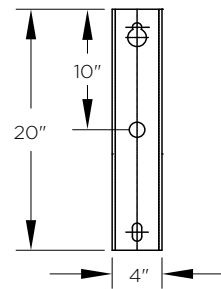

ARM SPECIFICATIONS

MATERIAL:
Aluminum

MOUNTING TYPE:
Side
Tenon
Wall

ARM QUANTITY:
Single
Double
Triple

ARM DIMENSIONS:
29 3/8" L x 28" H

FINISH:
Available in textured or smooth.

EPA
1.54 - 3.80 sq. ft.

WEIGHT
26 - 74 lbs

MOUNTING TYPES:

Side/Wall Mount Details
4" x 1 3/4" x 20"L

Tenon Mount Details
TO ACCEPT 2 7/8" DIAMETER
X 6"L TENON

LUMINAIRE MOUNTING DETAIL:

HOW TO ORDER

EPA & WEIGHT

| Catalog Number | Mount Type | # of Arms | EPA (sq ft) | Wt. (lbs) |
|----------------|------------|-----------|-------------|-----------|
| KA57-A-S-1-XX | Side | 1 | 1.54 | 28 |
| KA57-A-S-2-XX | Side | 2 | 3.08 | 56 |
| KA57-A-T-1-XX | Tenon | 1 | 1.54 | 29 |
| KA57-A-T-2-XX | Tenon | 2 | 2.80 | 52 |
| KA57-A-T-3-XX | Tenon | 3 | 3.80 | 74 |
| KA57-A-W-1-XX | Wall | 1 | 1.54 | 26 |