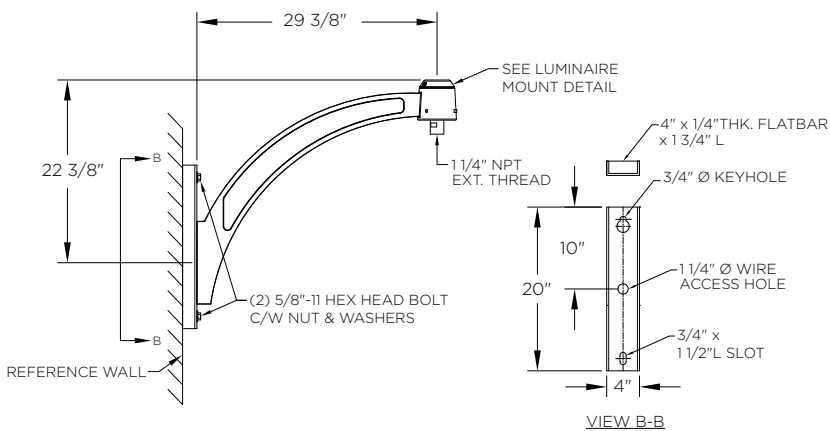

ARM SPECIFICATIONS

MATERIAL:
Aluminum

MOUNTING TYPE:
Side
Tenon
Wall

ARM QUANTITY:
Single
Double
Triple

ARM DIMENSIONS:
29 3/8" L x 28" H

FINISH:
Available in textured or smooth.

EPA
1.54 - 3.80 sq. ft.

WEIGHT
26 - 74 lbs

MOUNTING TYPES:

Side/Wall Mount Details
4" x 1 3/4" x 20"L

Tenon Mount Details
TO ACCEPT 2 7/8" DIAMETER
X 6"L TENON

LUMINAIRE MOUNTING DETAIL:

HOW TO ORDER

EPA & WEIGHT

| Catalog Number | Mount Type | # of Arms | EPA (sq ft) | Wt. (lbs) |
|----------------|------------|-----------|-------------|-----------|
| KA57-A-S-1-XX | Side | 1 | 1.54 | 28 |
| KA57-A-S-2-XX | Side | 2 | 3.08 | 56 |
| KA57-A-T-1-XX | Tenon | 1 | 1.54 | 29 |
| KA57-A-T-2-XX | Tenon | 2 | 2.80 | 52 |
| KA57-A-T-3-XX | Tenon | 3 | 3.80 | 74 |
| KA57-A-W-1-XX | Wall | 1 | 1.54 | 26 |

Side Mount Single Arm

Side Mount Double Arm

Tenon Mount Single Arm

Tenon Mount Double Arm

Tenon Mount Triple Arm

Wall Mount Single Arm

Luminaire Mounting Detail