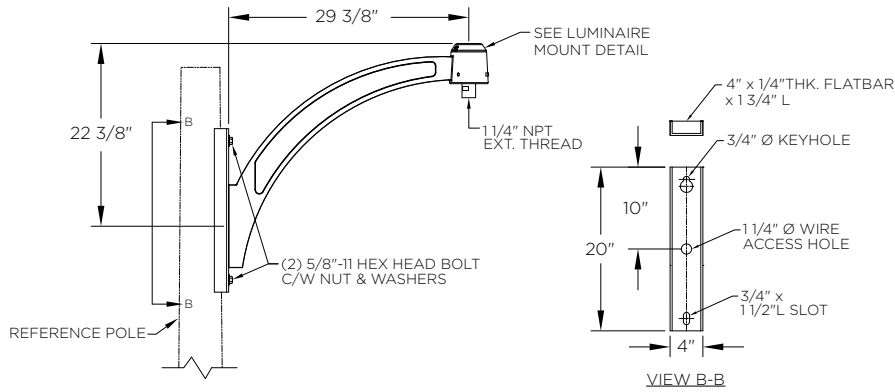

ARM SPECIFICATIONS

MATERIAL:
Aluminum

MOUNTING TYPE:
Side
Tenon
Wall

ARM QUANTITY:
Single
Double
Triple

ARM DIMENSIONS:
29 3/8" L x 28" H

FINISH:
Available in textured or smooth.

EPA
1.54 - 3.80 sq. ft.

WEIGHT
26 - 74 lbs

MOUNTING TYPES:

Side/Wall Mount Details
4" x 1 3/4" x 20"L

Tenon Mount Details
TO ACCEPT 2 7/8" DIAMETER
X 6"L TENON

LUMINAIRE MOUNTING DETAIL:

HOW TO ORDER

EPA & WEIGHT

| Catalog Number | Mount Type | # of Arms | EPA (sq ft) | Wt. (lbs) |
|----------------|------------|-----------|-------------|-----------|
| KA57-A-S-1-XX | Side | 1 | 1.54 | 28 |
| KA57-A-S-2-XX | Side | 2 | 3.08 | 56 |
| KA57-A-T-1-XX | Tenon | 1 | 1.54 | 29 |
| KA57-A-T-2-XX | Tenon | 2 | 2.80 | 52 |
| KA57-A-T-3-XX | Tenon | 3 | 3.80 | 74 |
| KA57-A-W-1-XX | Wall | 1 | 1.54 | 26 |

Side Mount Single Arm

Side Mount Double Arm

Tenon Mount Single Arm

Tenon Mount Double Arm

Tenon Mount Triple Arm

Wall Mount Single Arm

Luminaire Mounting Detail