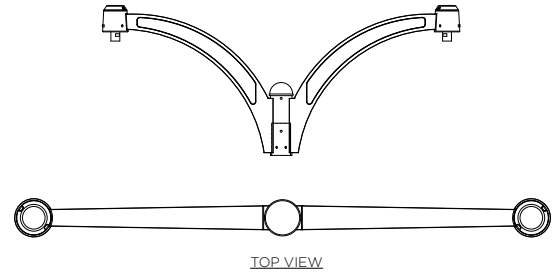

KA57 // SWEEP ARM

DECORATIVE ARM

The King Luminaire KA57 Sweep Arm is a decorative arm with a minimalist design. Available in side, tenon, or wall mount with single, double, or triple arm configurations, the KA57 provides a versatile solution for any situation.

ARM SPECIFICATIONS

MATERIAL:
Aluminum

MOUNTING TYPE:
Side
Tenon
Wall

ARM QUANTITY:
Single
Double
Triple

ARM DIMENSIONS:
29 3/8" L x 28" H

FINISH:
Available in textured or smooth.

EPA
1.54 - 3.80 sq. ft.

WEIGHT
26 - 74 lbs

MOUNTING TYPES:

Side/Wall Mount Details
4" x 1 3/4" x 20"L

Tenon Mount Details
TO ACCEPT 2 7/8" DIAMETER
X 6"L TENON

LUMINAIRE MOUNTING DETAIL:

HOW TO ORDER

EPA & WEIGHT

| Catalog Number | Mount Type | # of Arms | EPA (sq ft) | Wt. (lbs) |
|----------------|------------|-----------|-------------|-----------|
| KA57-A-S-1-XX | Side | 1 | 1.54 | 28 |
| KA57-A-S-2-XX | Side | 2 | 3.08 | 56 |
| KA57-A-T-1-XX | Tenon | 1 | 1.54 | 29 |
| KA57-A-T-2-XX | Tenon | 2 | 2.80 | 52 |
| KA57-A-T-3-XX | Tenon | 3 | 3.80 | 74 |
| KA57-A-W-1-XX | Wall | 1 | 1.54 | 26 |

Side Mount Single Arm

Side Mount Double Arm

Tenon Mount Single Arm

Tenon Mount Double Arm

Tenon Mount Triple Arm

Wall Mount Single Arm

Luminaire Mounting Detail