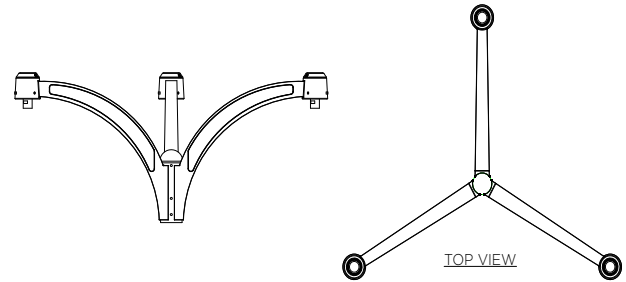

KA57 // SWEEP ARM

DECORATIVE ARM

The King Luminaire KA57 Sweep Arm is a decorative arm with a minimalist design. Available in side, tenon, or wall mount with single, double, or triple arm configurations, the KA57 provides a versatile solution for any situation.

ARM SPECIFICATIONS

MATERIAL:
Aluminum

MOUNTING TYPE:
Side
Tenon
Wall

ARM QUANTITY:
Single
Double
Triple

ARM DIMENSIONS:
29 3/8" L x 28" H

FINISH:
Available in textured or smooth.

EPA
1.54 - 3.80 sq. ft.

WEIGHT
26 - 74 lbs

MOUNTING TYPES:

Side/Wall Mount Details
4" x 1 3/4" x 20"L

Tenon Mount Details
TO ACCEPT 2 7/8" DIAMETER
X 6"L TENON

LUMINAIRE MOUNTING DETAIL:

HOW TO ORDER

EPA & WEIGHT

| Catalog Number | Mount Type | # of Arms | EPA (sq ft) | Wt. (lbs) |
|----------------|------------|-----------|-------------|-----------|
| KA57-A-S-1-XX | Side | 1 | 1.54 | 28 |
| KA57-A-S-2-XX | Side | 2 | 3.08 | 56 |
| KA57-A-T-1-XX | Tenon | 1 | 1.54 | 29 |
| KA57-A-T-2-XX | Tenon | 2 | 2.80 | 52 |
| KA57-A-T-3-XX | Tenon | 3 | 3.80 | 74 |
| KA57-A-W-1-XX | Wall | 1 | 1.54 | 26 |

Side Mount Single Arm

Side Mount Double Arm

Tenon Mount Single Arm

Tenon Mount Double Arm

Tenon Mount Triple Arm

Wall Mount Single Arm

Luminaire Mounting Detail