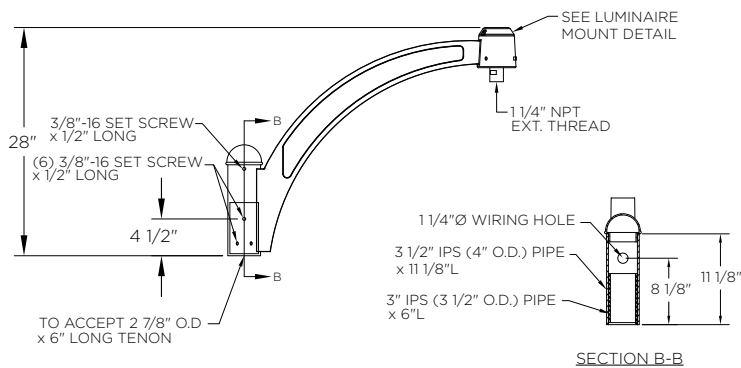

ARM SPECIFICATIONS

MATERIAL:
Aluminum

MOUNTING TYPE:
Side
Tenon
Wall

ARM QUANTITY:
Single
Double
Triple

ARM DIMENSIONS:
29 3/8" L x 28" H

FINISH:
Available in textured or smooth.

EPA
1.54 - 3.80 sq. ft.

WEIGHT
26 - 74 lbs

MOUNTING TYPES:

Side/Wall Mount Details
4" x 1 3/4" x 20"L

Tenon Mount Details
TO ACCEPT 2 7/8" DIAMETER
X 6"L TENON

LUMINAIRE MOUNTING DETAIL:

HOW TO ORDER

EPA & WEIGHT

| Catalog Number | Mount Type | # of Arms | EPA (sq ft) | Wt. (lbs) |
|----------------|------------|-----------|-------------|-----------|
| KA57-A-S-1-XX | Side | 1 | 1.54 | 28 |
| KA57-A-S-2-XX | Side | 2 | 3.08 | 56 |
| KA57-A-T-1-XX | Tenon | 1 | 1.54 | 29 |
| KA57-A-T-2-XX | Tenon | 2 | 2.80 | 52 |
| KA57-A-T-3-XX | Tenon | 3 | 3.80 | 74 |
| KA57-A-W-1-XX | Wall | 1 | 1.54 | 26 |

Side Mount Single Arm

Side Mount Double Arm

Tenon Mount Single Arm

Tenon Mount Double Arm

Tenon Mount Triple Arm

Wall Mount Single Arm

Luminaire Mounting Detail