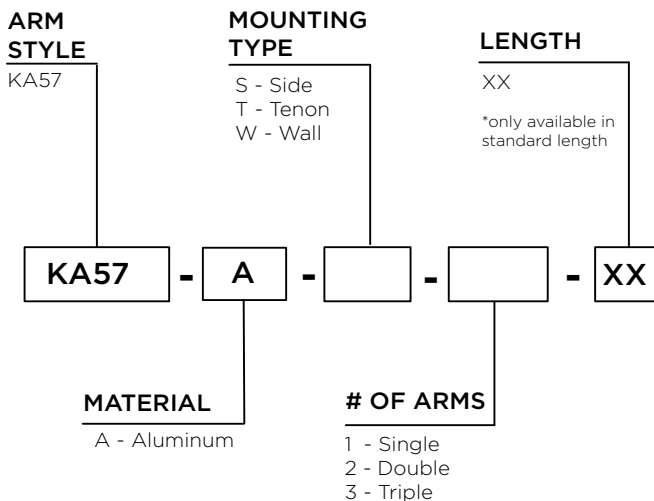

ARM SPECIFICATIONS

MATERIAL:
Aluminum

MOUNTING TYPE:
Side
Tenon
Wall

ARM QUANTITY:
Single
Double
Triple

ARM DIMENSIONS:
29 3/8" L x 28" H

FINISH:
Available in textured or smooth.

EPA
1.54 - 3.80 sq. ft.

WEIGHT
26 - 74 lbs

MOUNTING TYPES:

Side/Wall Mount Details
4" x 1 3/4" x 20"L

Tenon Mount Details
TO ACCEPT 2 7/8" DIAMETER
X 6"L TENON

LUMINAIRE MOUNTING DETAIL:

HOW TO ORDER

EPA & WEIGHT

| Catalog Number | Mount Type | # of Arms | EPA (sq ft) | Wt. (lbs) |
|----------------|------------|-----------|-------------|-----------|
| KA57-A-S-1-XX | Side | 1 | 1.54 | 28 |
| KA57-A-S-2-XX | Side | 2 | 3.08 | 56 |
| KA57-A-T-1-XX | Tenon | 1 | 1.54 | 29 |
| KA57-A-T-2-XX | Tenon | 2 | 2.80 | 52 |
| KA57-A-T-3-XX | Tenon | 3 | 3.80 | 74 |
| KA57-A-W-1-XX | Wall | 1 | 1.54 | 26 |

Side Mount Single Arm

Side Mount Double Arm

Tenon Mount Single Arm

Tenon Mount Double Arm

Tenon Mount Triple Arm

Wall Mount Single Arm

Luminaire Mounting Detail