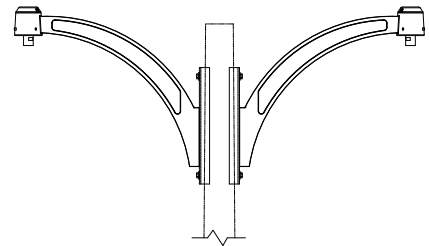

KA57 // SWEEP ARM

DECORATIVE ARM

The King Luminaire KA57 Sweep Arm is a decorative arm with a minimalist design. Available in side, tenon, or wall mount with single, double, or triple arm configurations, the KA57 provides a versatile solution for any situation.

ARM SPECIFICATIONS

MATERIAL:
Aluminum

MOUNTING TYPE:
Side
Tenon
Wall

ARM QUANTITY:
Single
Double
Triple

ARM DIMENSIONS:
29 3/8" L x 28" H

FINISH:
Available in textured or smooth.

EPA
1.54 - 3.80 sq. ft.

WEIGHT
26 - 74 lbs

MOUNTING TYPES:

Side/Wall Mount Details
4" x 1 3/4" x 20"L

Tenon Mount Details
TO ACCEPT 2 7/8" DIAMETER
X 6"L TENON

LUMINAIRE MOUNTING DETAIL:

HOW TO ORDER

EPA & WEIGHT

| Catalog Number | Mount Type | # of Arms | EPA (sq ft) | Wt. (lbs) |
|----------------|------------|-----------|-------------|-----------|
| KA57-A-S-1-XX | Side | 1 | 1.54 | 28 |
| KA57-A-S-2-XX | Side | 2 | 3.08 | 56 |
| KA57-A-T-1-XX | Tenon | 1 | 1.54 | 29 |
| KA57-A-T-2-XX | Tenon | 2 | 2.80 | 52 |
| KA57-A-T-3-XX | Tenon | 3 | 3.80 | 74 |
| KA57-A-W-1-XX | Wall | 1 | 1.54 | 26 |

Side Mount Single Arm

Side Mount Double Arm

Tenon Mount Single Arm

Tenon Mount Double Arm

Tenon Mount Triple Arm

Wall Mount Single Arm

Luminaire Mounting Detail